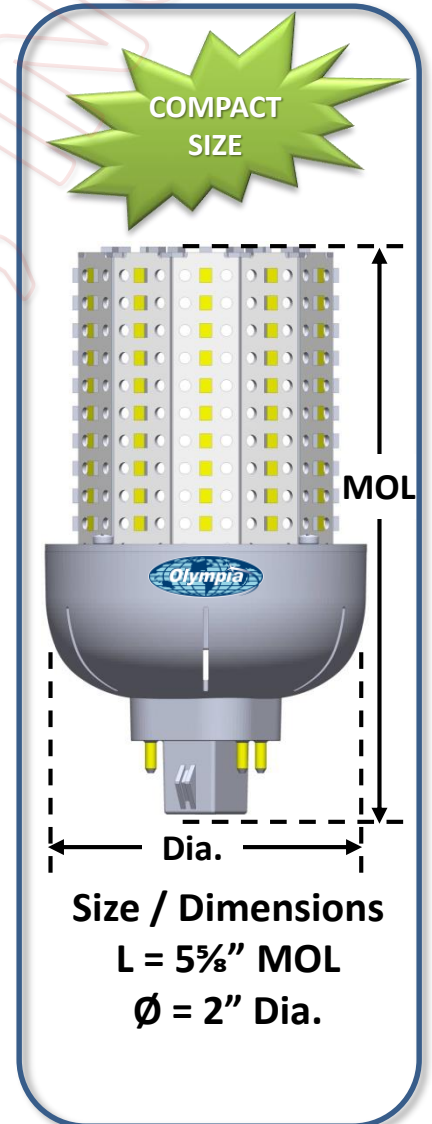

Slim 15W G24 LED Lamp

Replacement for 4 Pin CFL Plug-in

- Built-in Surge Suppressors & Protection •
- Bright • High CRI • High Lumen Output •
- Suitable for Open & Enclosed Fixtures •
- Simple Installation • Rugged Design •
- High Power Factor • Self Ballasted •
 - Rated Life 50,000 Hours (*) •
- G24 4-Pin Plug-in Universal Base •
- Fits G24d1-3, G24q1-3, GX24q1-4 •
- Available in Color Temp. 3000K, 4000K, 5500K •

Model	Product	Size	Power	Flux	Equivalent
SCL-15W12-30K-G24	15W G24 Cluster LED Bulb 3000K 360°	Ø2" L 5 ⁵ / ₈ " Ø50mm L 142mm	15W Max.	2,400 Lumen	CFL 32W Mean 1,870lm
SCL-15W12-40K-G24	15W G24 Cluster LED Bulb 4000K 360°		15W Max.	2,500 Lumen	CFL 32W Mean 1,870lm
SCL-15W12-55K-G24	15W G24 Cluster LED Bulb 5500K 360°		15W Max.	2,500 Lumen	CFL 32W Mean 1,870lm

- 120-277Vac ~50/60Hz • PF > 0.9 • G24 4-Pin Universal Lamp Base •
- ~165 lm/W • CRI ~80 • CCT 3000K (30K) 4000K (40K) 5500K (55K) ±10% •
- (*) Rated Life 50,000 Hrs. (L₇₀ B₅₀) at T_[A] 25°C Max. •

Slim 15W G24 LED 4 Pin CFL Plug-in

Model	Product	Power	Equivalent
SCL-15W12-xxK-G24	Cluster LED Bulb	15W	CFL 32W
Input Voltage	Power/Power Factor	Efficacy	Flux
120-277Vac ~50/60Hz	15W Max. P.F. \approx 0.97	\sim 165 lm/W	2,500 Lumen (CW) 2,400 Lumen (WW)
Color Rendering	Color Temperature	Beam Angle	Life
CRI \div 75~80	30K \div CCT 3,000K \pm 10% 55K \div CCT 5,500K \pm 10%	360°	5-Years / 50,000 Hours (L ₇₀ B ₅₀) T _[A] 25°C Max.