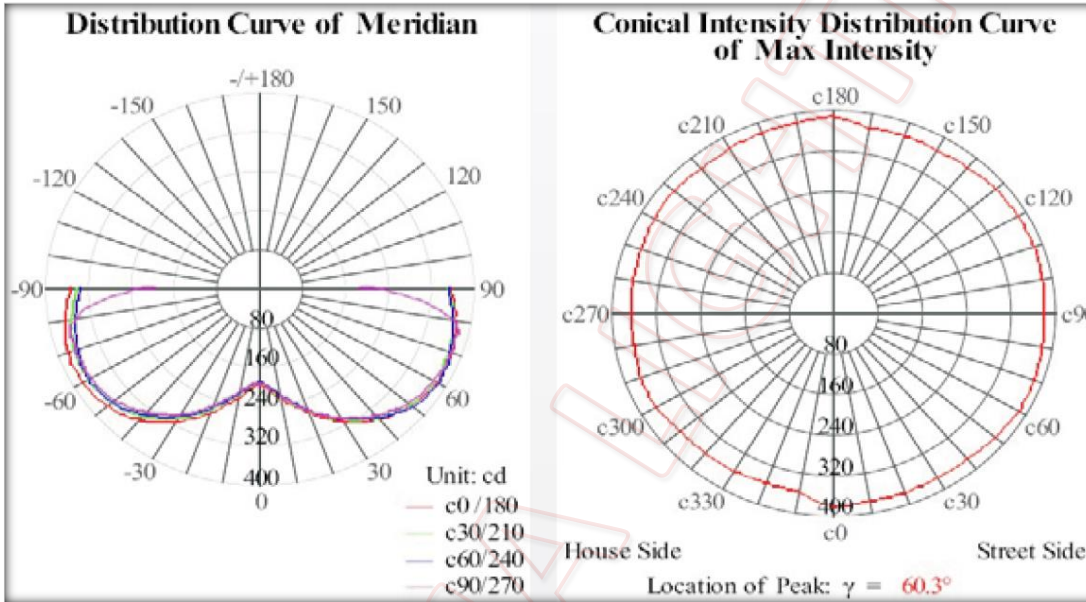

Model	Product	Size	Power	Flux	Equivalent
SCL-15W12-30K-G24	15W G24 Cluster LED Bulb 3000K 360°	Ø2" L 5 ⁵ / ₈ " Ø50mm L 142mm	15W Max.	2,400 Lumen	CFL 32W Mean 1,870lm
SCL-15W12-40K-G24	15W G24 Cluster LED Bulb 4000K 360°		15W Max.	2,500 Lumen	CFL 32W Mean 1,870lm
SCL-15W12-55K-G24	15W G24 Cluster LED Bulb 5500K 360°		15W Max.	2,500 Lumen	CFL 32W Mean 1,870lm

- 120-277Vac ~50/60Hz • PF > 0.9 • G24 4-Pin Universal Lamp Base •
- ~165 lm/W • CRI ~80 • CCT 3000K (30K) 4000K (40K) 5500K (55K) ±10% •
- (*) Rated Life 50,000 Hrs. (L₇₀ B₅₀) at T_[A] 25°C Max. •

Slim 15W G24 LED 4 Pin CFL Plug-in

Model	Product	Power	Equivalent
SCL-15W12-xxK-G24	Cluster LED Bulb	15W	CFL 32W
Input Voltage	Power/Power Factor	Efficacy	Flux
120-277Vac ~50/60Hz	15W Max. P.F. \approx 0.97	\sim 165 lm/W	2,500 Lumen (CW) 2,400 Lumen (WW)
Color Rendering	Color Temperature	Beam Angle	Life
CRI \div 75~80	30K \div CCT 3,000K \pm 10% 55K \div CCT 5,500K \pm 10%	360°	5-Years / 50,000 Hours (L ₇₀ B ₅₀) T _[A] 25°C Max.