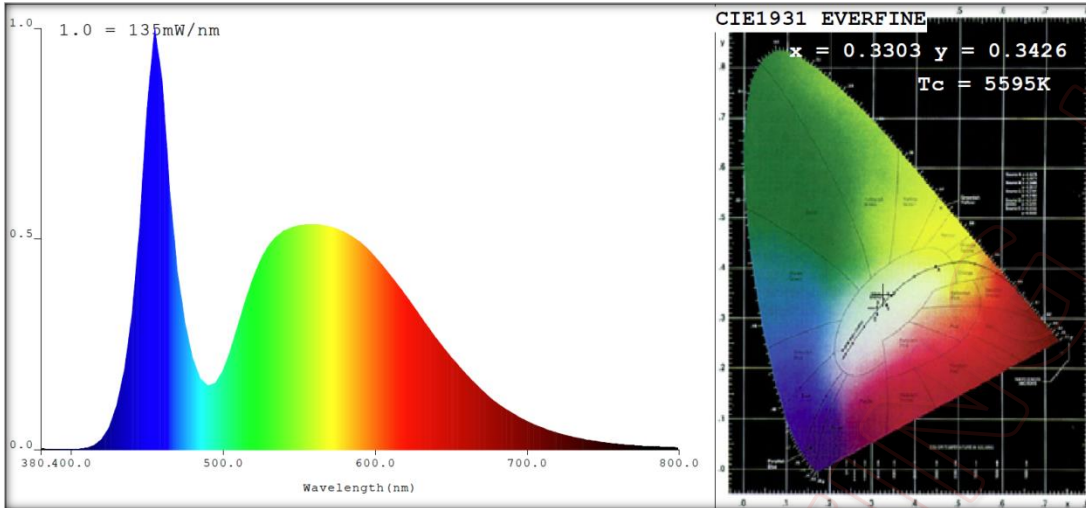

Slim 15W G24 LED Lamp

Replacement for 4 Pin CFL Plug-in

- Built-in Surge Suppressors & Protection •
- Bright • High CRI • High Lumen Output •
- Suitable for Open & Enclosed Fixtures •
- Simple Installation • Rugged Design •
- High Power Factor • Self Ballasted •
 - Rated Life 50,000 Hours (*) •
- G24 4-Pin Plug-in Universal Base •
- Fits G24d1-3, G24q1-3, GX24q1-4 •
- Available in Color Temp. 3000K, 4000K, 5500K •

Model	Product	Size	Power	Flux	Equivalent
SCL-15W12-30K-G24	15W G24 Cluster LED Bulb 3000K 360°	Ø2" L 5 ⁵ / ₈ " Ø50mm L 142mm	15W Max.	2,400 Lumen	CFL 32W Mean 1,870lm
SCL-15W12-40K-G24	15W G24 Cluster LED Bulb 4000K 360°		15W Max.	2,500 Lumen	CFL 32W Mean 1,870lm
SCL-15W12-55K-G24	15W G24 Cluster LED Bulb 5500K 360°		15W Max.	2,500 Lumen	CFL 32W Mean 1,870lm

- 120-277Vac ~50/60Hz • PF > 0.9 • G24 4-Pin Universal Lamp Base •
- ~165 lm/W • CRI ~80 • CCT 3000K (30K) 4000K (40K) 5500K (55K) ±10% •
- (*) Rated Life 50,000 Hrs. (L₇₀ B₅₀) at T_[A] 25°C Max. •

Slim 15W G24 LED 4 Pin CFL Plug-in

Model	Product	Power	Equivalent
SCL-15W12-xxK-G24	Cluster LED Bulb	15W	CFL 32W
Input Voltage	Power/Power Factor	Efficacy	Flux
120-277Vac ~50/60Hz	15W Max. P.F. \approx 0.97	\sim 165 lm/W	2,500 Lumen (CW) 2,400 Lumen (WW)
Color Rendering	Color Temperature	Beam Angle	Life
CRI \div 75~80	30K \div CCT 3,000K \pm 10% 55K \div CCT 5,500K \pm 10%	360°	5-Years / 50,000 Hours (L ₇₀ B ₅₀) T _[A] 25°C Max.